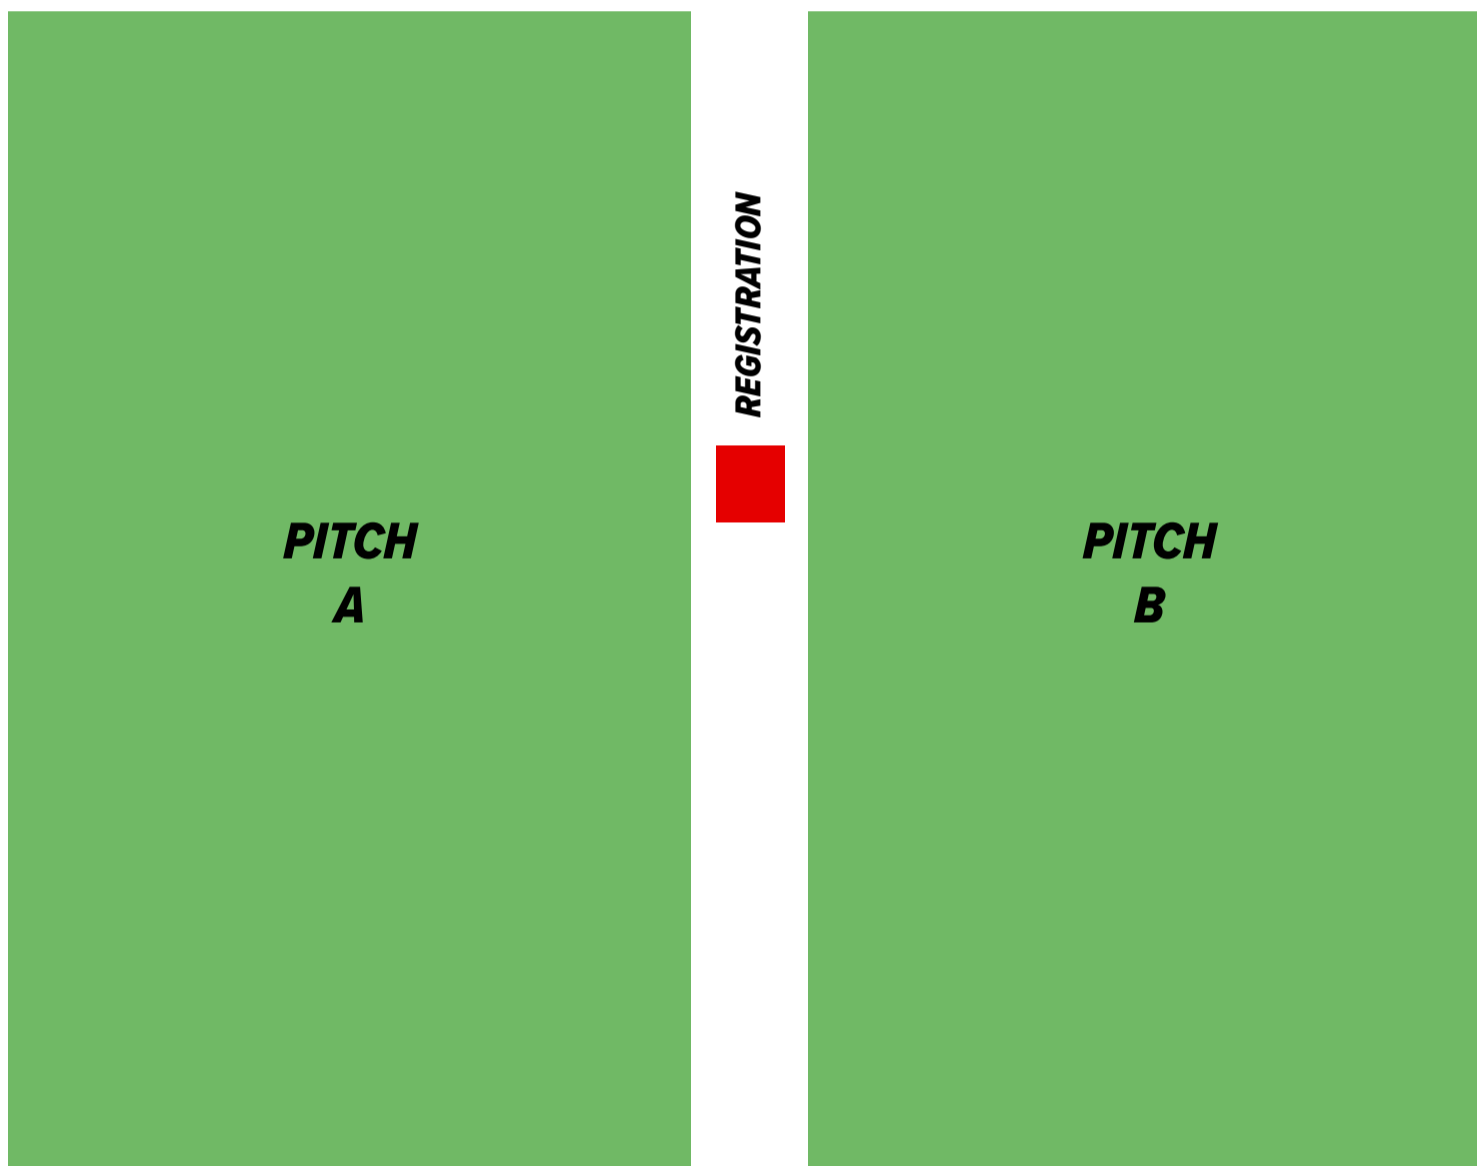

ARDENCE ARENA

AIRASIA KL JUNIOR LEAGUE | PITCH LAYOUTS

11-A-SIDE

CAR PARK

ARDENCE ARENA

AIRASIA KL JUNIOR LEAGUE | PITCH LAYOUTS

9-A-SIDE

CAR PARK